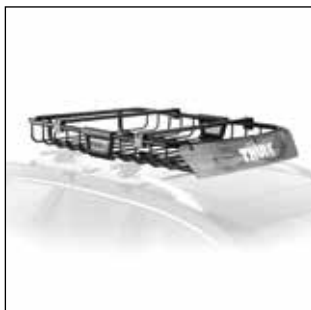

M.O.A.B.™
Sport Cargo Basket