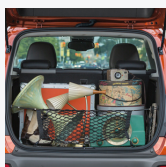

VLL - ROOF RACK CROSS RAILS

 LPO Price \$285
 Install Time:

 Roof Rack Cross Rails / Roof
 Rack Cross Rail Package

VLI - CARGO MAT

 LPO Price \$60
 Install Time:

 Image
 not
 found.

 Cargo Mat / Floor Mats - Cargo
 Carpet, Ebony

W2D - CARGO NET

 LPO Price \$60
 Install Time:

Cargo Net / Cargo Net, Black

VAV - ALL WEATHER FLOOR MATS

 LPO Price \$140
 Install Time:

 Floor Mats - Premium All-
 Weather / Front and Rear
 Premium All Weather Mats,
 Black