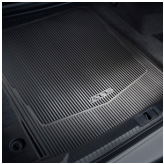

RWU - CARGO AREA ORGANIZER

LPO Price: \$140
Install Time: 0.1

Cargo Organizer / Cargo Organizer, Black with Cadillac Script

VLI - ALL WEATHER CARGO MAT

LPO Price: \$120
Install Time: 0.1

Cargo Mat - Premium All-Weather / Premium All-Weather Cargo Area Floor Mat, Jet Black